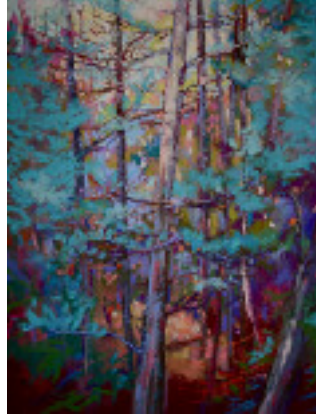

Honorable Mention – Small Works – Yelena Snovsky for “Morning Light”

Large works were judged as studio paintings.

1st Place Large Works – Anna Wainright for “Through the Pines”

2nd Place Large Works – Gail Joseph for “Down the Shore”